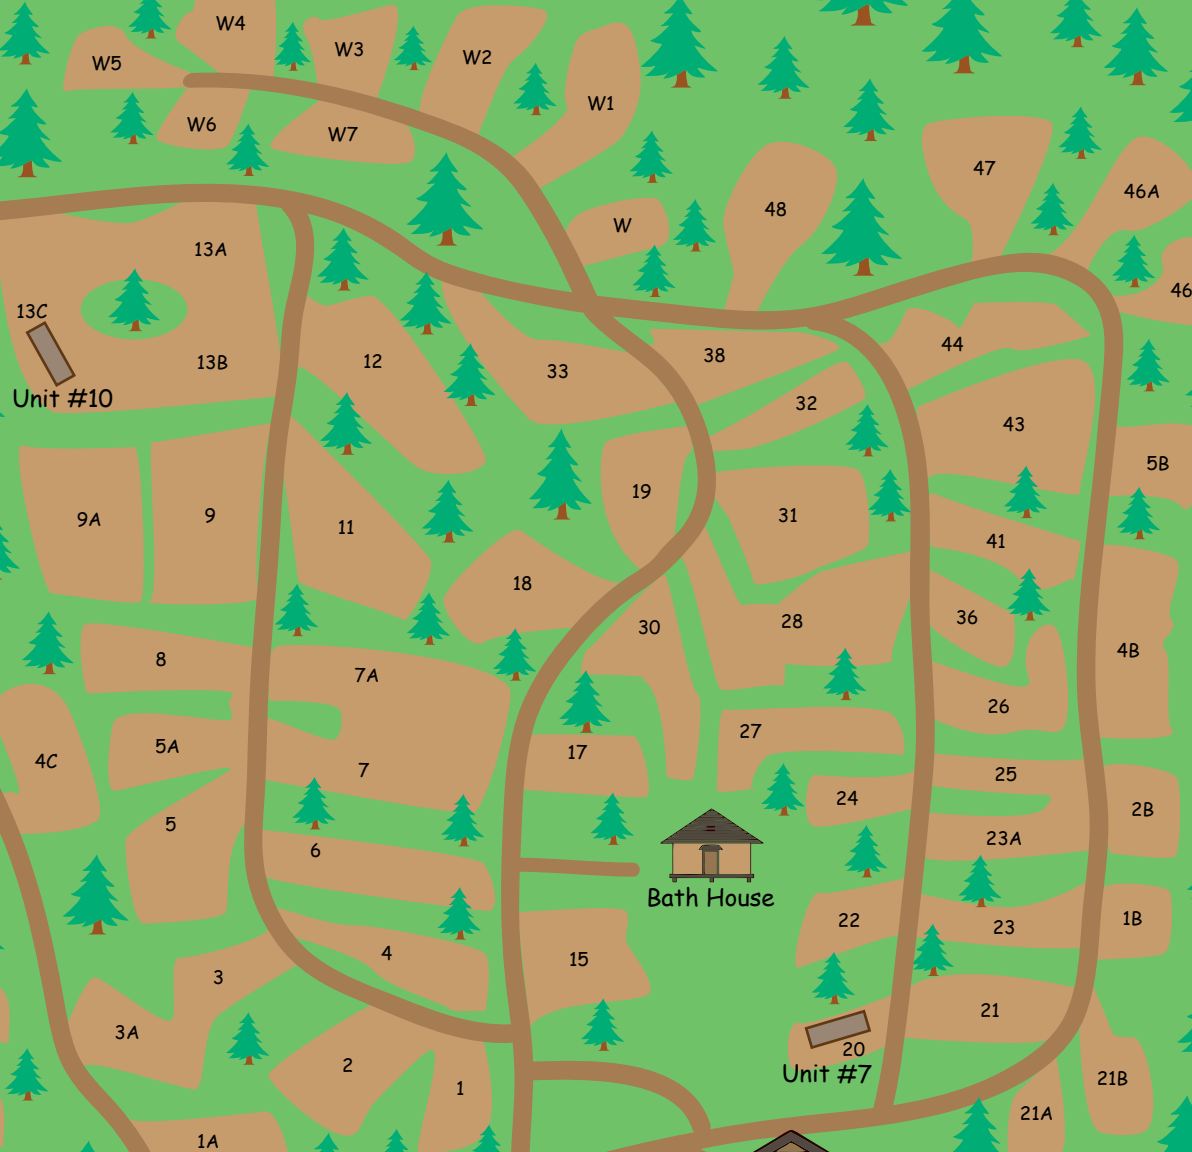

Cottage 9 "Betty's House" on Grindstone Lake 1/5 Mile →

County Road K

Boat Trailer Parking

Unit #10

Unit #7

Unit #6

Bath House

Lodge

Playset/
Volleyball Court

Beach

Swim Zone

Guest Parking

Parking

Office

Jeremy's
Smoke House

Garbage and
Recycling

Cottage 8

Cottage 1

Cottage 2

Cottage 3

Cottage 4

Cottage 5

Boat Landing

Lac Courte Oreilles